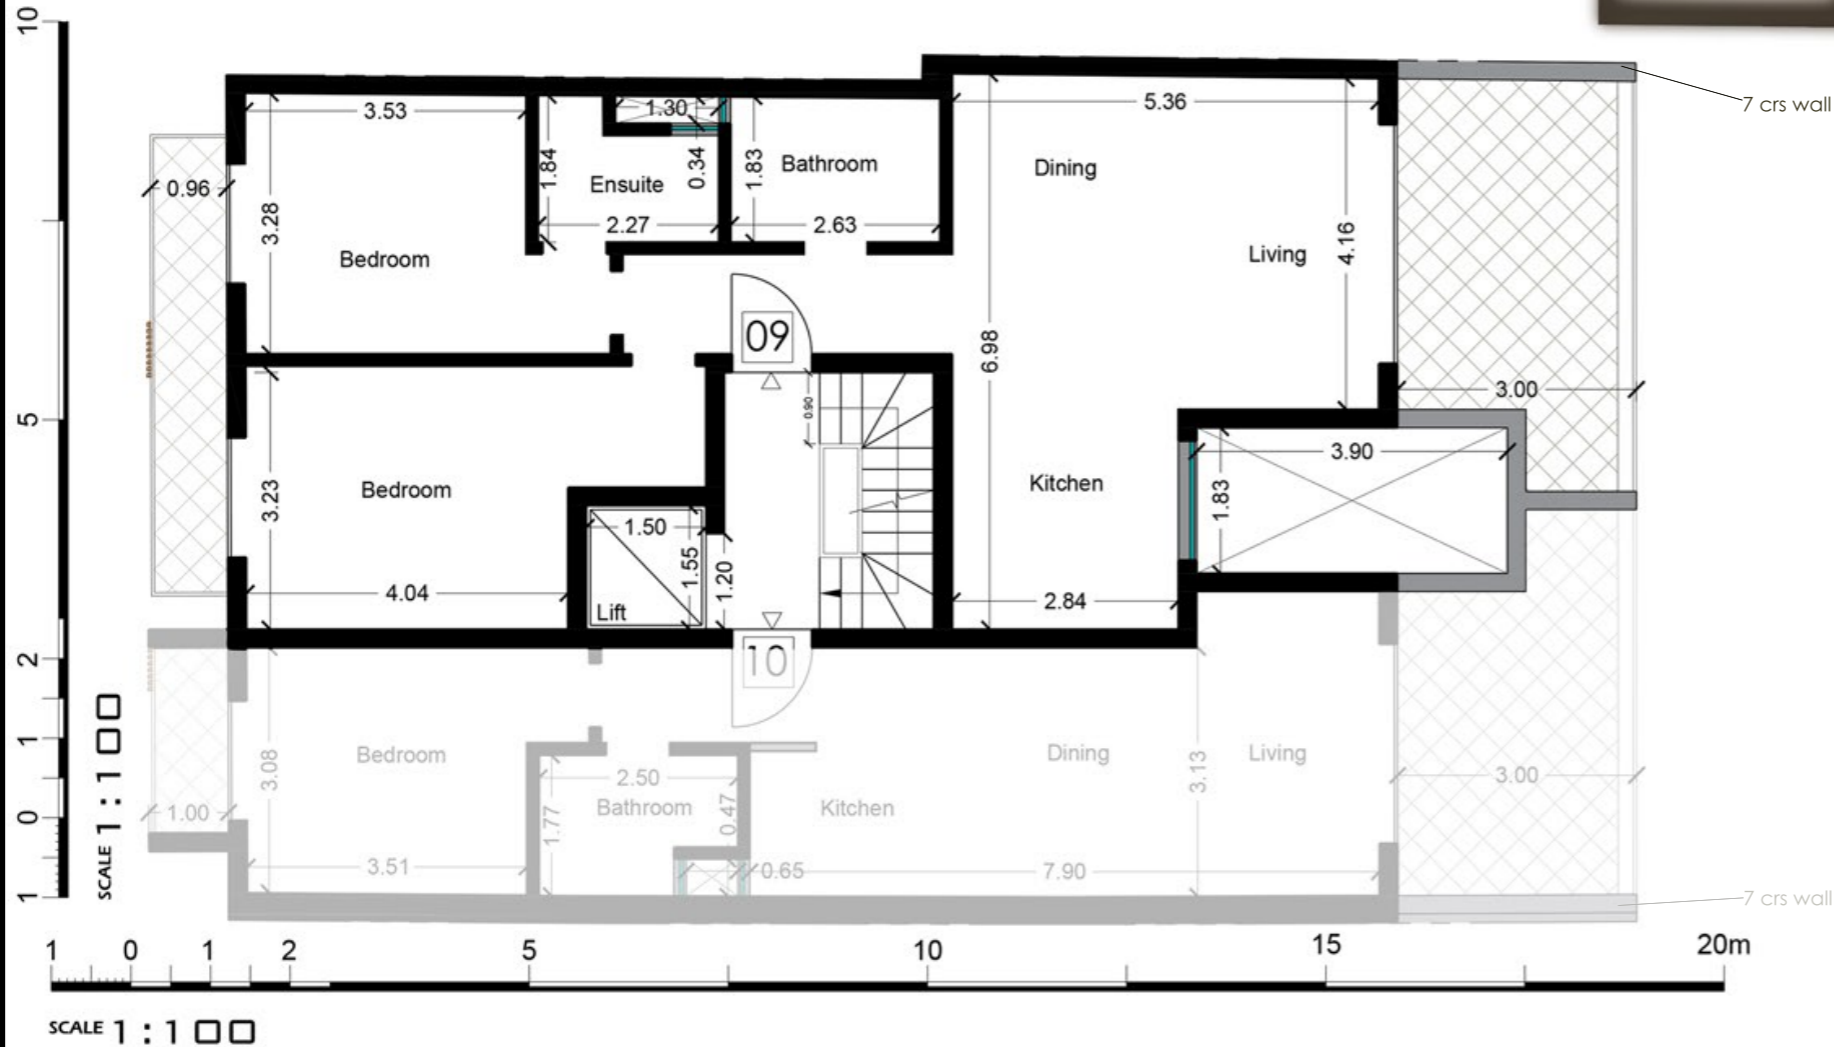

Northern Heights

Mellieha

Apartment 09
Fifth Floor (Level 5)

Artistic Impression Only
Beams may protrude with
minimum headroom of 2.1m

Internal : 85.8 m² External : 21.1 m²
Total Area : 106.9 m² circa